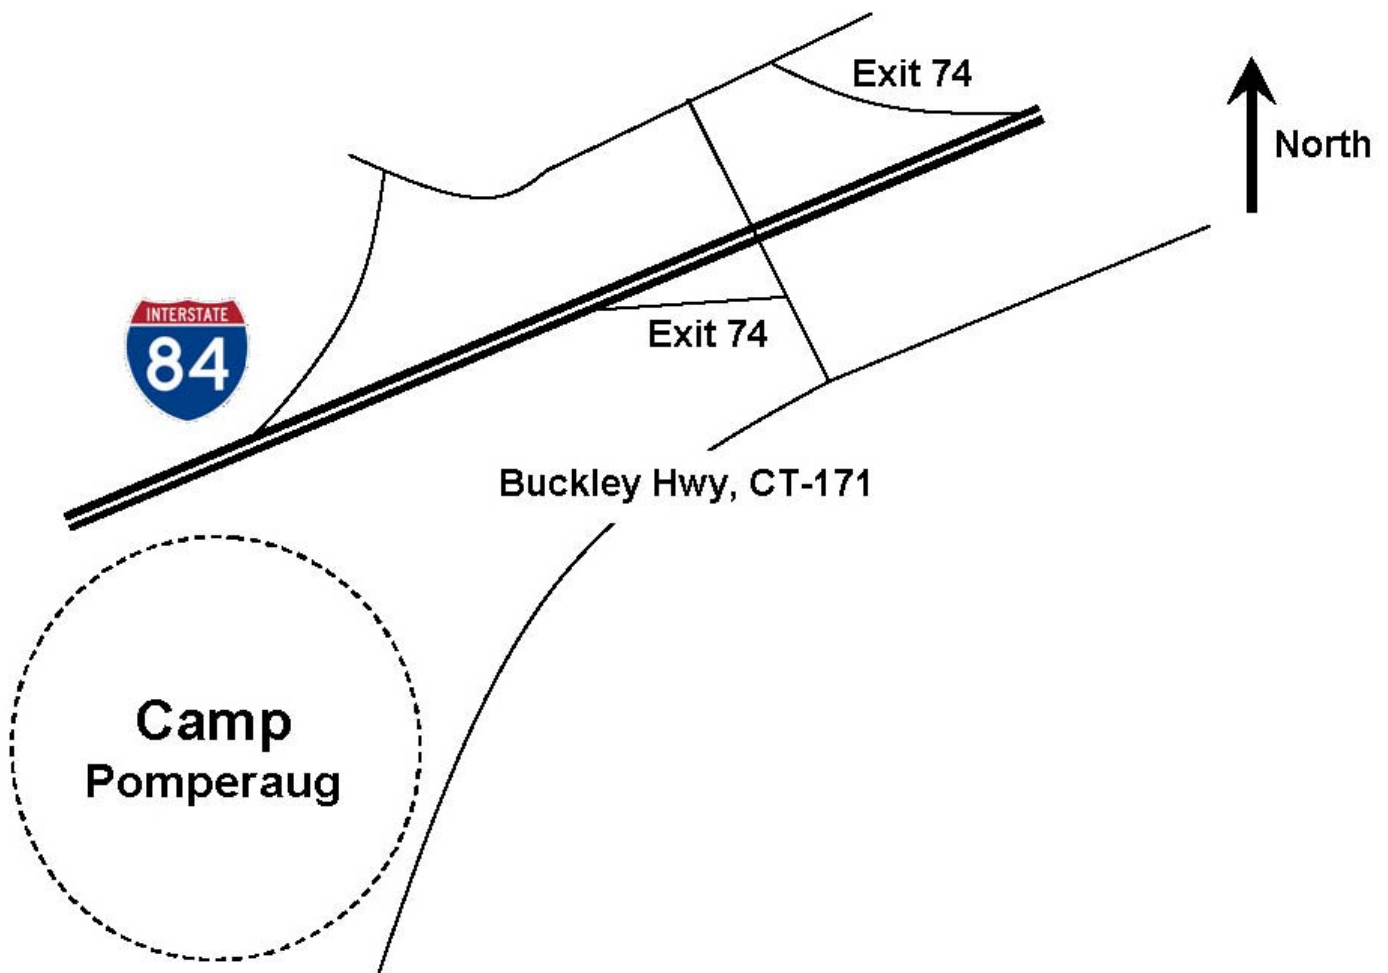

# CAMP POMPERAUG DIRECTIONS

**FROM POINTS SOUTH:** Travel north on I-95 to New Haven and pick up I-91 North. Alternately, travel north on CT-15 to Meriden and pick up I-91 North. In Hartford, pick up I-84 East (towards Boston). Continue on I-84 and get off at Exit 74. (Note, if you enter Massachusetts, you've gone too far). At the end of the exit ramp, turn right at stop sign. After a very short distance, turn right at the next intersection, onto Buckley Highway (you will be traveling parallel to I-84, heading west bound). Travel about 1/2 mile on Buckley highway and the entrance to camp will be on the right just after the Camp Pomperaug sign. Turn right into the entrance and proceed down the road past the barn and into the parking lot on the left.

Camp Address:  
1174 Buckley Highway, Union, CT 06076