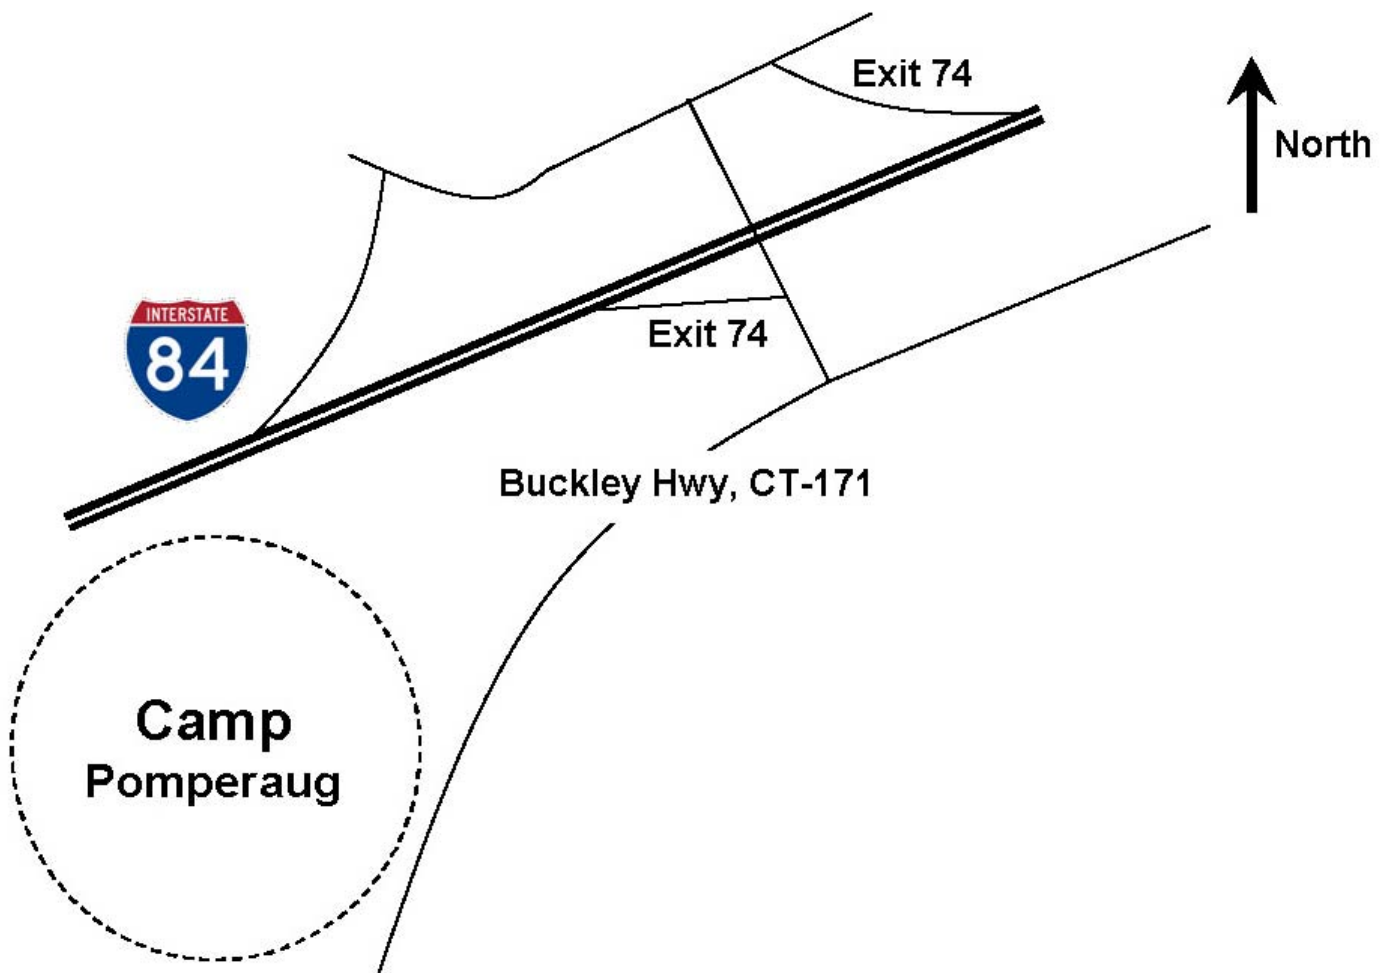

CAMP POMPERAUG DIRECTIONS

FROM POINTS SOUTH: Travel north on I-95 to New Haven and pick up I-91 North. Alternately, travel north on CT-15 to Meriden and pick up I-91 North. In Hartford, pick up I-84 East (towards Boston). Continue on I-84 and get off at Exit 74. (Note, if you enter Massachusetts, you've gone too far). At the end of the exit ramp, turn right at stop sign. After a very short distance, turn right at the next intersection, onto Buckley Highway (you will be traveling parallel to I-84, heading west bound). Travel about 1/2 mile on Buckley highway and the entrance to camp will be on the right just after the Camp Pomperaug sign. Turn right into the entrance and proceed down the road past the barn and into the parking lot on the left.

Camp Address:
1174 Buckley Highway, Union, CT 06076