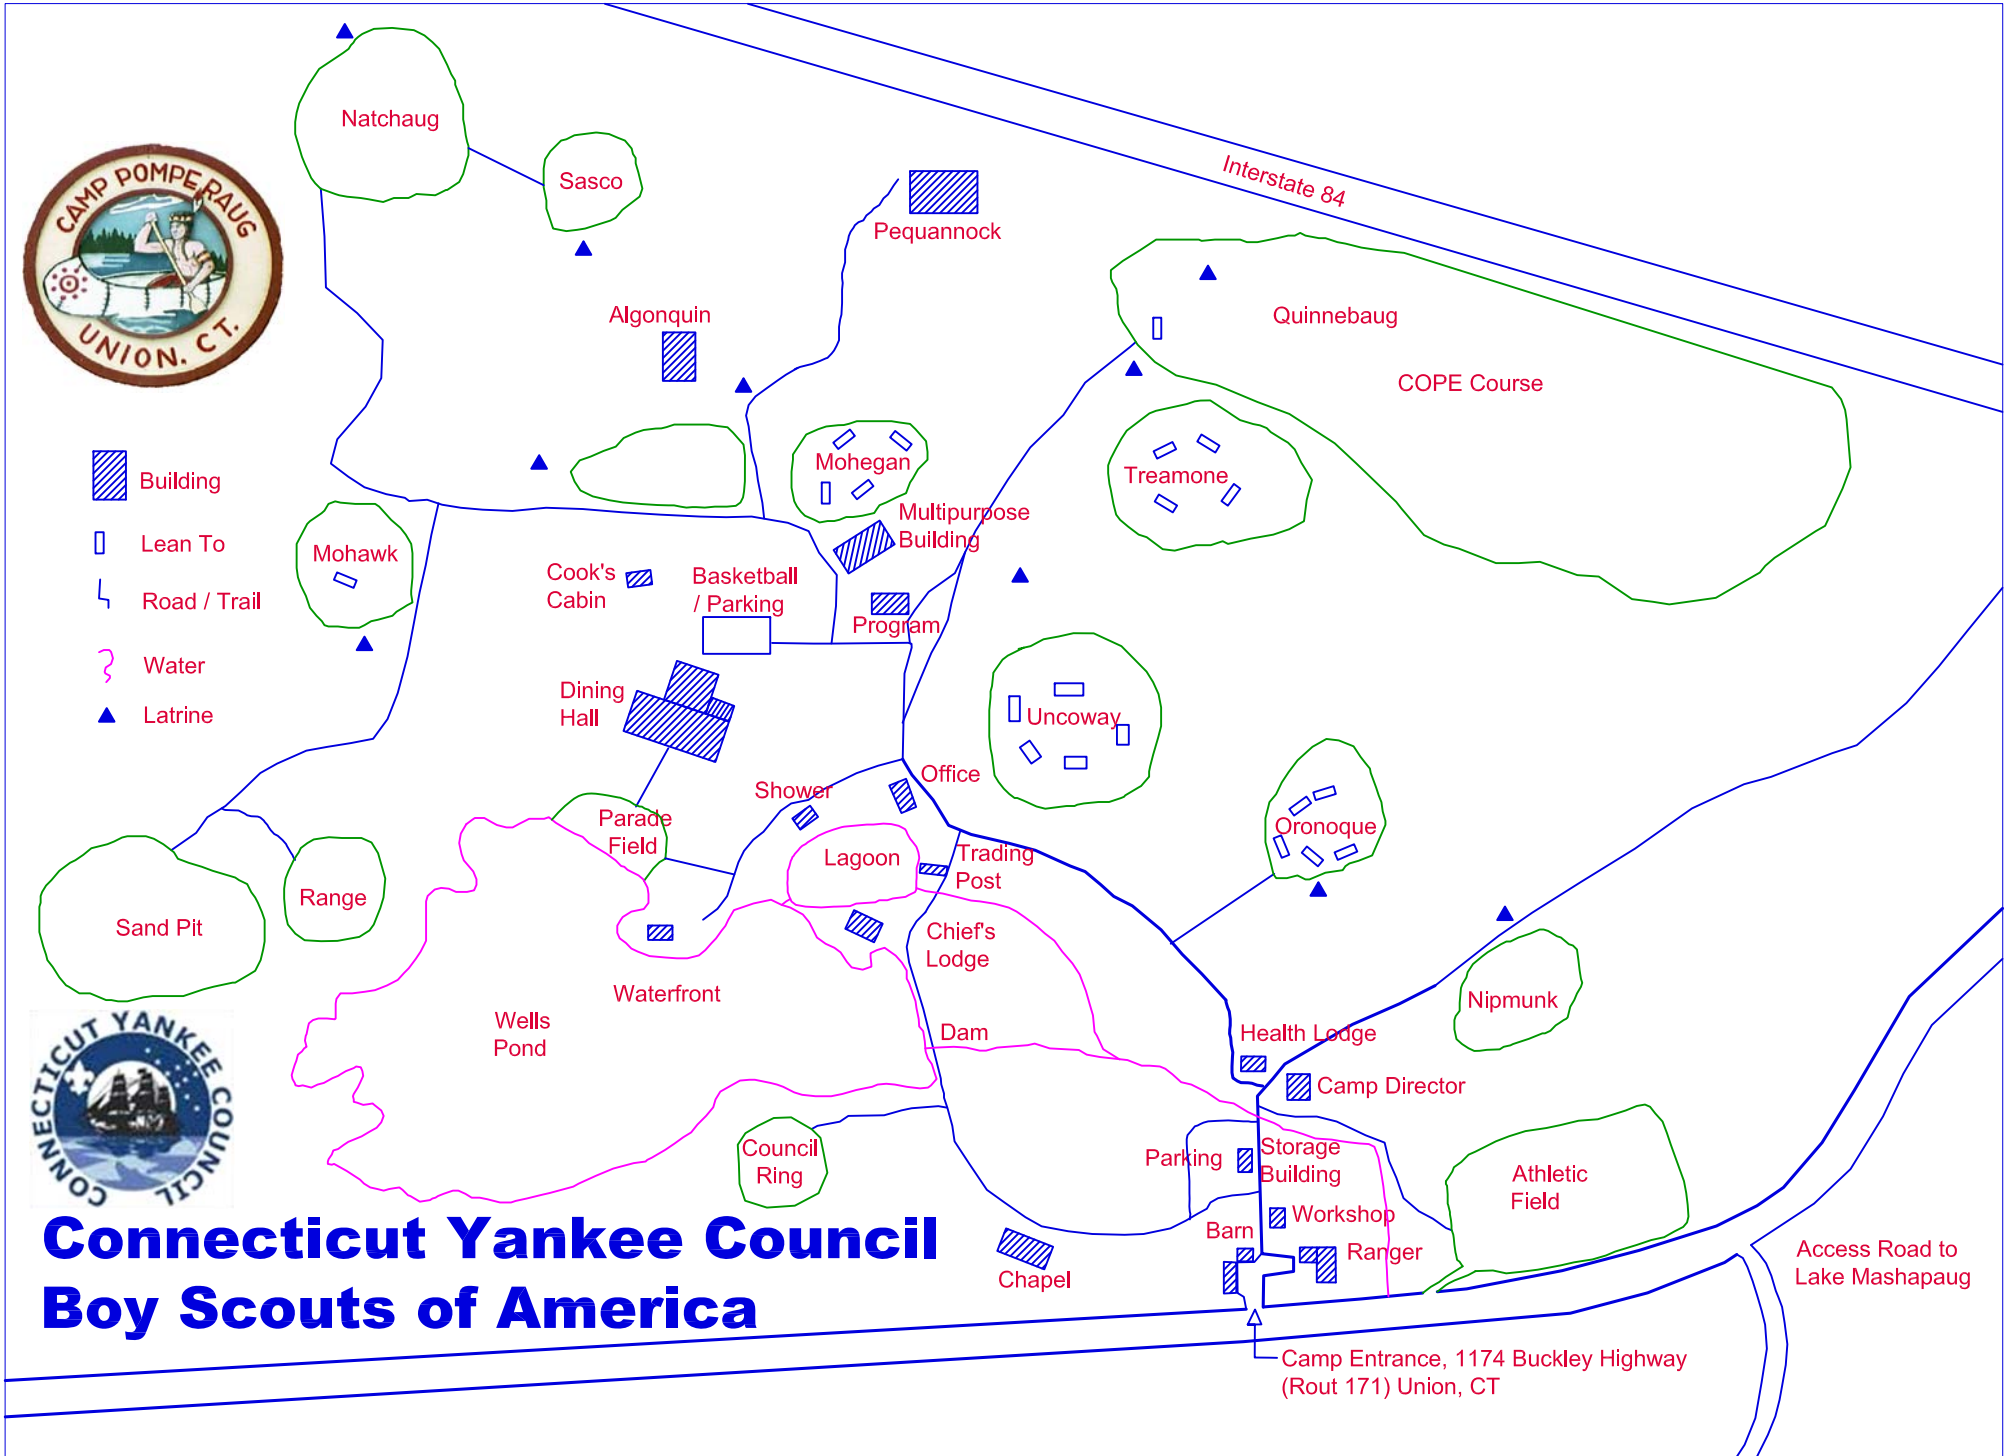

-  Building
-  Lean To
-  Road / Trail
-  Water
-  Latrine

Connecticut Yankee Council Boy Scouts of America

Camp Entrance, 1174 Buckley Highway
(Rout 171) Union, CT

Access Road to
Lake Mashapaug